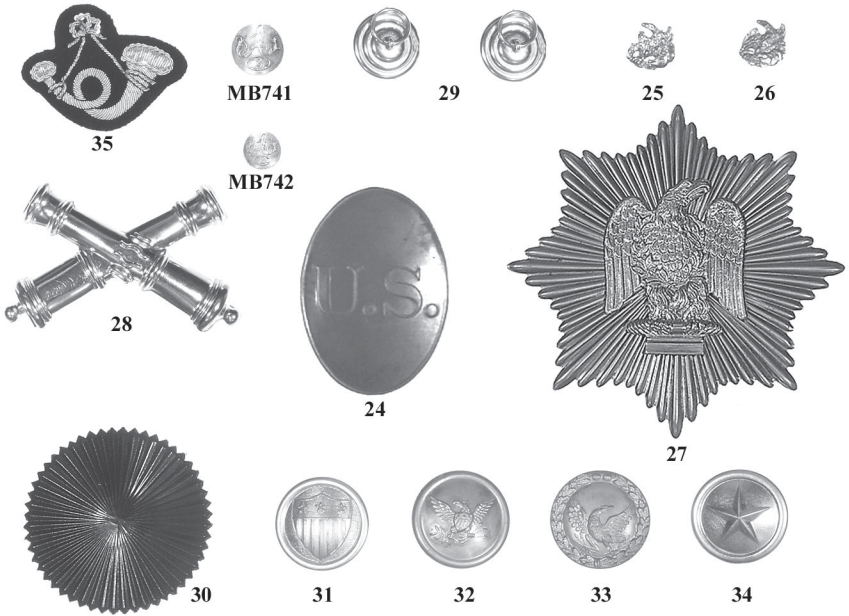

PRE CIVIL WAR INSIGNIA

PCW24	1819 U.S. ARMY BAYONET BELT PLATE, Original type 2 piece construction, Brass Front, Tin Back, Iron wire form with belt hooks, reproduction	21.00
PCW25	1812 ARTILLERY US ARMY COCKADE EAGLE, Brass w/ attaching wires, Repro	3.00
PCW26	1812 INFANTRY US ARMY COCKADE EAGLE, Nickel Silver w/ attaching wires, Repro ..	3.00
PCW27	1833 DRAGOON HAT EMBLEM WITH SUNBURST (Reproduction)	17.00
PCW28	M1834 ARTILLERY SHAKO CANNONS	6.00
PCW29	M1844-1864 ROSETTE & RING FOR ARTILLERY & INFANTRY SHAKO, Per Pair	7.00
PCW30	1812 ENLISTED MENS ARTILLERY AND INFANTRY COCKADE, Embossed Black Leather 3" Round (Reproduction)	7.00
PCW31	1825-1842 TOPOGRAPHICAL ENGINEER SIDE BUTTON, Old Stock From W.S.K.	20.00
PCW32	1825-1842 EAGLE ON PLAIN BACKGROUND SIDE BUTTON, Old Stock From W.S.K. .	20.00
PCW33	1825-1842 EAGLE W/ LEAF & ACORN BORDER DESIGN, Old Stock From W.S.K.	20.00
PCW34	1821 INFANTRY CAP SIDE BUTTON, Old Stock From W.S.K.	20.00
PCW35	1845-1855 INFANTRY CAP INSIGNIA, Embroidered on Blue Felt, Repro	9.50
MB741	1812 3rd ARTILLERY BUTTON, 13/16" Diameter	1.75
MB742	1812 3rd ARTILLERY BUTTON, 5/8" Diameter	1.75

NATIONAL RIFLE ASSOCIATION

Since 1871 the NRA has worked to educate hunters, reform restrictive gun laws, and strengthen the criminal justice system. The NRA also promotes the effective wildlife management and conservation policies. Along with sanctioning about 12,000 shooting tournaments each year they also help run the National Matches at Camp Perry. Please consider joining this worthwhile organization, Their member benefits are too numerous to list here. Ask for a membership application and we will gladly provide it with your order or call the NRA toll fee at 1-800-NRA 3888.