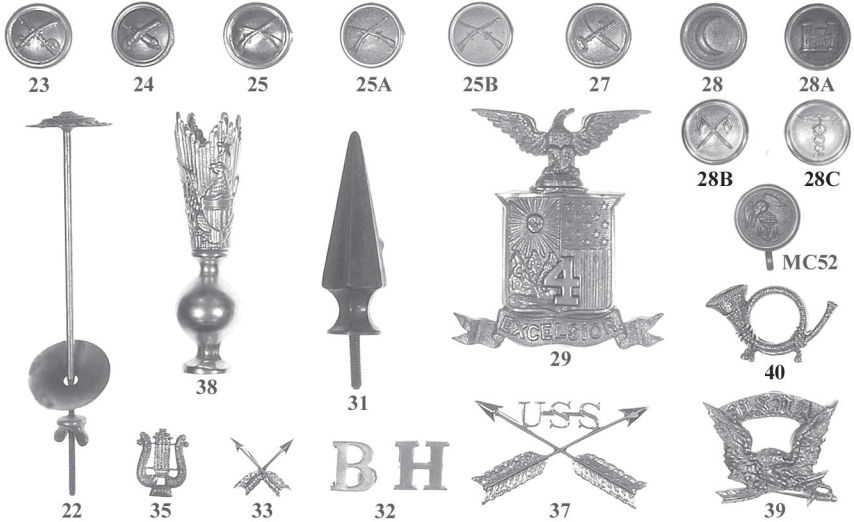

INDIAN WAR INSIGNIA

IW22	M1881 PLUME HOLDER ROD AND NUT. Floral Design. Lead Filled Brass Top Cap, Threaded Shaft with Plume Support Washer and Wing Nut	35.00
M1881 Helmet Side Buttons		
Die Struck Brass, 1" Diameter, With Attaching Wires		
IW23	CAVALRY. Crossed Sabre	5.00
IW24	ARTILLERY. Crossed Cannon	5.00
IW25	INFANTRY. Crossed Musket	5.00
IW25A	INFANTRY. Crossed Muskets, NICKLE SILVER, BRASS Plate on Reverse Reads MADE IN ENGLAND, BRASS Attaching Wires, Rare English Contract.	12.00
IW25B	Same as IW25A, Except GOLD PLATED	12.00
IW27	QUARTERMASTER. Key and Quill	5.00
IW28	SUSTENANCE DEPARTMENT. Crescent	5.00
IW28A	ENGINEER CORPS. Castle	8.00
IW28B	SIGNAL CORPS (Reproduction)	4.00
IW28C	HOSPITAL CORPS (Reproduction)	4.00
MC52	1892 USMC EAGLE GLOBE & ANCHOR, with Chin Chain Hook (Reproduction)	7.50
IW29	CIRCA 1880 NEW YORK STATE HELMET PLATE. Eagle On Globe Surmounting Shield With State Seal. Stamped Brass	45.00
IW31	M1881 NEW YORK STATE HELMET SPIKE. Brass.	25.00
IW32	INDIAN WAR LETTERS. 3/4" High. Nickel Silver, Attaching Loops. Specify: B, H	10.00
IW33	M1890 INDIAN SCOUT HELMET PLATE OVERLAY. Nickel Silver (Reproduction)	6.00
IW35	C1890 FIELD MUSICIAN CAP DEVICE. 1" High. Brass Lyre	6.00
IW37	M1890 INDIAN SCOUT HAT BADGE. Nickel Silver. Attaching Pin. Restrike	8.50
IW38	M1881 HELMET PLUME HOLDER. Die Struck Brass with Eagle, Stars and Rays on Ball and Footed Base. Tip Pierced for Plume Rod Assembly. Exact Copy.	36.00
IW39	M1878 U.S. MILITARY ACADEMY CAP BADGE. Cast Brass, Attaching Wires (Repro)	9.00
IW40	M1872 INFANTRY OFFICER'S FALSE EMBROIDERED CAP BADGE. Restrike	6.00