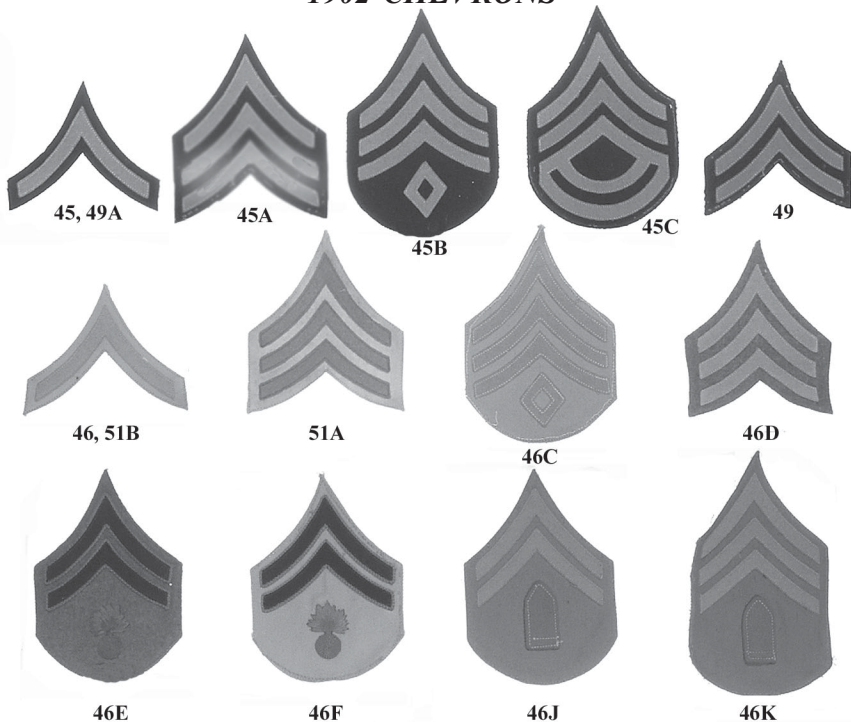

1902 CHEVRONS

M1902 CHEVRONS, FULL DRESS AND FATIGUE

All Are Approximately 3 1/2" Wide. Price Is Per Single Piece; For A Pair, Order 2 Of Same Item.

02M45	INFANTRY LANCE CORPORAL. 1 Light Blue Wool Stripe On Dark Blue Wool Field	8.00
02M45A	INFANTRY SERGEANT. 3 Light Blue Wool Stripes On Dark Blue Wool Field	12.00
02M45B	INFANTRY FIRST SGT. 3 Light Blue Wool Stripes & Diamond On Dark Blue Wool Field ...	22.00
02M45C	INFANTRY REGIMENTAL . QUARTERMASTER SERGEANT. 3 Light Blue Wool Stripes And A Tie Of 3 Stripes On Dark Blue Wool Field	22.00
02M46	INFANTRY LANCE CORPORAL.1 Light Brown Wool Stripe On Tan Cotton Field	8.00
02M46C	INFANTRY FIRST SGT. 3 Light Blue Wool Stripes & Diamond On Tan Cotton Field	22.00
02M46D	INFANTRY SERGEANT. 3 Light Blue Wool Stripes On Khaki Wool Field	16.00
02M46E	ORDNANCE DEPT. CORPORAL. 2 Black Wool Stripes Outlined In Scarlet Silk With Embroidered Scarlet Silk Flaming Bomb On Khaki Wool Field.	35.00
02M46F	ORDNANCE DEPT. CORPORAL. 2 Black Wool Stripes Outlined In Scarlet Silk With Embroidered Scarlet Silk Flaming Bomb On Khaki Cotton Field	35.00
02M46J	ARTILLERY GUNNER, CORPORAL .2 Tan Wool Stripes Above Applied Red Wool Projectile On Brown Cotton Field	30.00
02M46K	ARTILLERY GUNNER, SERGEANT.3 Tan Wool Stripes Above Applied Red Wool Projectile. On Brown Field.	35.00
02M49	CAVALRY CORPORAL. Two Yellow Wool Stripes On White Cotton Field	15.00
02M49A	CAVALRY LANCE CORPORAL. 1Yellow Wool Stripe On White Cotton Field	15.00
02M51	ARTILLERY CORPORAL. 2 Red Wool Stripes On White Cotton Field	12.00
02M51A	ARTILLERY SERGEANT. 3 Red Wool Stripes On White Cotton Field	16.00
02M51B	ARTILLERY LANCE CORPORAL. 1 Red Wool Stripe On Tan Cotton Field	10.00

UNCATALOGED ITEMS

Please note we have listed only items that we have in sufficient quantity. We do have many "single" items and parts that are unlisted. All we ask is for a S.A.S.E. and on a separate sheet of paper a brief but specific request. We will respond to your request on items available, or will hold your request until we can supply it. All this is without obligation for you to purchase.