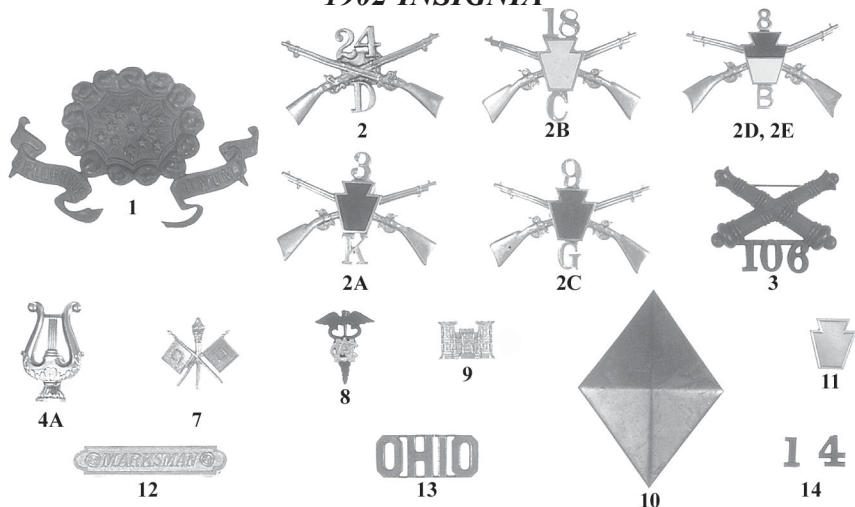

1902 INSIGNIA

02M1	CIRCA 1902 EAGLE HELMET PLATE TOP. Used To Convert 1881 Helmet Plate To New Regulation. Has Tabs For Soldering To Helmet Plate	10.00
02M2	M1897 INFANTRY CAP DEVICE. Crossed Rifles. Gilt, Screw Back, Various Units	27.50
02M2A	PA NATIONAL GUARD CAP INSIGNIA, Red Keystone, 1st Brigade, 1898-1917, Jewelers Enameled Shield, Screw Back, Various Units	30.00
02M2B	AS ABOVE, WHITE KEYSTONE, 2nd Brigade	30.00
02M2C	AS ABOVE, BLUE KEYSTONE, 3rd Brigade	30.00
02M2D	AS ABOVE, RED & WHITE KEYSTONE, 4th Brigade	30.00
02M2E	AS ABOVE, BLUE & WHITE KEYSTONE, Various Units	30.00
02M3	M1902 ARTILLERY. Crossed Cannon With Numeral. Blackened Bronze, Pin Back	15.00
02M4A	1897-1902 USN & ARMY BAND INSIGNIA. Lyre, Nickel Finish, W/ Wires, Refinished	4.00
02M7	M1902 SIGNAL SERVICE. Crossed Flags. Gilt, Pin Back	8.00
02M8	M1902 ARMY NURSE CORPS. Blackened Caduceus W/Gold ANC Overlay, Pin Back	10.00
02M9	M1902 ENGINEER CORPS. Castle. Gilt, Pin Back	8.00
02M10	M1902 SADDLE BLANKET CHEVRAC ORNAMENT, PAY DEPARTMENT. Gun Metal Finish Over Solid Cast Bronze Lozenge. Loops For Stitching To Chevrac	8.00
02M11	M1902 PENNSYLVANIA NATIONAL GUARD. Keystone. Gilt, Prong Back	7.00
02M12	M1902 MARKSMAN BADGE. Gilt. Clutch Back	4.00
02M13	M1902 OHIO COLLAR DEVICE. Brass. Sew On	9.00
02M14	M1902 CAST NUMERALS. Added To Various Insignia. Blackened Bronze Finish. Specify: 1 or 4, Each	2.00

TROUSER STRIPES

69, 71

74, 75

73

76

All Stripes Are Original, Army Regulation, Sold Per Pair

02M69	YELLOW, 1/2 Inch	35.00
02M71	WHITE, 1/2 Inch	30.00
02M73	RED, 1 1/8 Inch	30.00
02M74	WHITE WITH MAROON OVERLAY, 1 1/4 Inch	35.00
02M75	WHITE WITH RED OVERLAY, 1 1/4 Inch	35.00
02M76	ORANGE WITH BLUE OVERLAY, 1 7/8	40.00