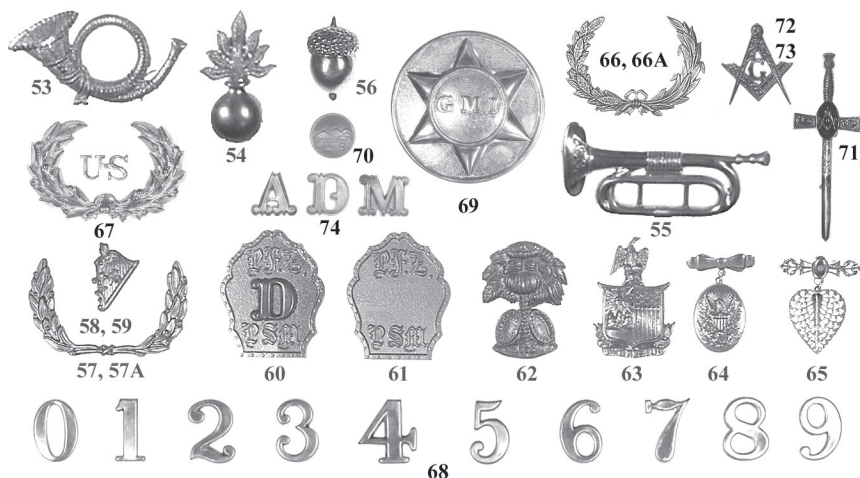

CIVIL WAR INSIGNIA

CW53	1851 FALSE EMBROIDERED INFANTRY HAT INSIGNIA (Repro)	7.00
CW54	1851 ORDNANCE CAP AND COLLAR INSIGNIA (Restrike)	4.00
CW55	M1858 MOUNTED RIFLEMEN HAT DEVICE. Brass with attaching wires (Repro)	5.00
CW56	CIVIL WAR 14TH CORPS BADGE, Brass Acorn with attaching wire. (Restrike)	4.00
CW57	CIVIL WAR NICKLE SILVER WREATH. Used on Belt Buckles	5.00
CW57A	CIVIL WAR NICKEL SILVER WREATH, w/ Brass Attaching Wires For Use on Hat	6.00
CW58	IRISH SOCIETY EMBLEM. Stamped Brass (Restrike)	4.00
CW59	IRISH SOCIETY EMBLEM. Stamped Nickel Silver (Restrike)	4.00
CW60	CIVIL WAR PENNSYLVANIA STATE MILITIA FIRE ZOUAVES CAP BADGE. Stamped Brass, Complete With Nickel Silver Letter "D" and attaching wire. Struck From Original Die	16.00
CW61	As Above, Without Letter and Attaching Wires	7.00
CW62	South Carolina CAST BRASS HAT PIN. State Seal (Reproduction)	9.50
CW63	M1858 STATE OF NEW YORK KEPI DEVICE. Brass With Attaching Wires (Restrike)	4.00
CW64	CIVIL WAR LADIES PATRIOTIC BOW PIN. Oval With Eagle, Suspended From Bow. Finished in 14K Gold. Pin Fastener (Repro)	9.50
CW65	CIVIL WAR LADIES HEART PIN. Filigree Heart Suspended From Fancy Pierced Top Bar. Die Struck and Finished in 14K Gold. Pin Fastener (Repro)	9.50
CW66	CIVIL WAR N.Y. STATE NICKEL SILVER EAGLE BUCKLE WREATH	5.00
CW66A	As Above With Brass Attaching Wires For Use On Hat	6.00
CW67	1858 HOSPITAL STEWARDS CAP WREATH, Stamped Brass With Silver U.S.	7.50
CW68	1" REGIMENTAL NUMBERS, Stamped Brass With Attaching Wires. Specify # 0-9, each	1.50
CW69	GEORGIA MILITARY INSTITUTE CROSS BELT PLATE, 2 1/2" Diameter (Reproduction)	7.00
CW70	OHIO STATE SEAL, 3/4" Round Brass Disc with Followers. New Made.	2.00
CW71	MASONIC KILT BADGE. Cast, Silver Color with Pin Fastener	17.00
CW72	MASONIC BADGE, Cast, Silver Color with Fastener	15.00
CW73	MASONIC BADGE, Cast, Brass with Fastener	15.00
CW74	CIVIL WAR OFFICERS LETTERS, Brass, Repro, Specify A, D, or M	3.00

All Insignia Are Reproduction, Die Stamped Brass With Attaching Wires, Unless Specified Otherwise