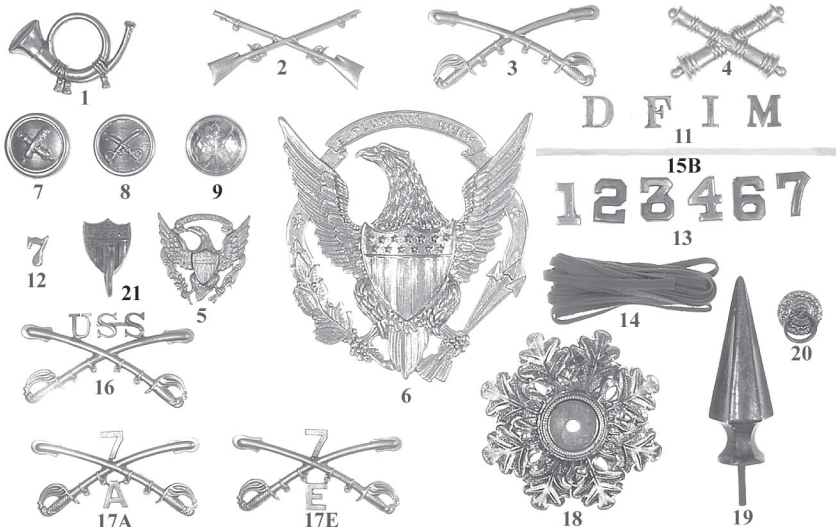

INDIAN WAR INSIGNIA

IW1	M1872 INFANTRY FORAGE CAP INSIGNIA. Brass, With Wires. Restrike	3.00
IW2	M1874 INFANTRY FORAGE CAP INSIGNIA. Brass, With Wires. Restrike	3.00
IW3	M1872 CAVALRY FORAGE CAP INSIGNIA. Brass, With Wires. Restrike	3.00
IW4	M1872 ARTILLERY FORAGE CAP INSIGNIA. Brass, With Wires. Restrike	3.00
IW5	M1872 EAGLE PLATE FOR INFANTRY SHAKO. Brass, With Wires. Restrike	3.00
IW6	M1872 EAGLE HELMET PLATE. Brass, With Loops. Restrike	20.00
IW7	M1872 ARTILLERY HELMET SIDE BUTTON. Brass, Ruled Backgnd, Wires, Restrike	4.00
IW8	M1872 CAVALRY HELMET SIDE BUTTON. Brass, Ruled Backgnd, Wires, Restrike	4.00
IW9	M1887 SIGNAL CORPS HELMET SIDE BUTTON. Brass with Wires, Restrike	4.00
IW11	M1874 BRASS LETTERS. 1/2" High. With Wires. Specify: D, F, I, M Original, Each	12.00
IW12	M1872 BRASS NUMERAL 7. 1/2" High. With Wires. Restrike	1.50
IW13	M1874 NUMERAL. 3/4" High. Lead Filled, w/ Wires. Specify: 1,2,3,4,6,7,9 Original, Each	12.00
IW14	M1872 ARTILLERY DRESS SHAKO BRAID. 3/16" Wide. Scarlet, Flat Braid For Vertical and Horizontal Piping. Sufficient Length for One Shako. Original Issue	15.00
IW15	CW/IW ARTILLERY TROUSER STRIPE. 7/8" Wide. Scarlet Wool, Original, Per Yard	10.00
IW15A	CW/IW ARTILLERY TROUSER STRIPE. 1/2" Wide. Scarlet Wool, Original, Per Yard	10.00
IW15B	IW/SAW TRIMMING BRAID, 1/4 Inch Wide, Off White Color, Per Yard	6.00
IW16	U.S. SCOUTS KEPI INSIGNIA. Nickel USS Above 1872 Pattern Brass Sabres. Wire Fasteners. New Made Using Original Die To Stamp Sabres	9.00
IW17A	7th REGIMENT INDIAN WAR CAVALRY KEPI INSIGNIA. 1872 Pattern Sabres With 7 above and A Below. Wire Fasteners. New Made.	10.00
IW17E	SAME AS IW17A, NUMBER 7, LETTER E	10.00
IW18	M1881 HELMET PLUME HOLDER & SPIKE BASE. Acorn & Leaf Pattern, Brass	16.00
IW19	M1881 HELMET SPIKE For Use with IW18. Brass	15.00
IW20	M1881 HELMET CORD RING. Brass Floral Base W/Ring To Support Cord. W/Wires	15.00
IW21	M1881 HELMET CHAIN HOOK. Brass Shield W/Hook To Support Chain. W/Wires	20.00