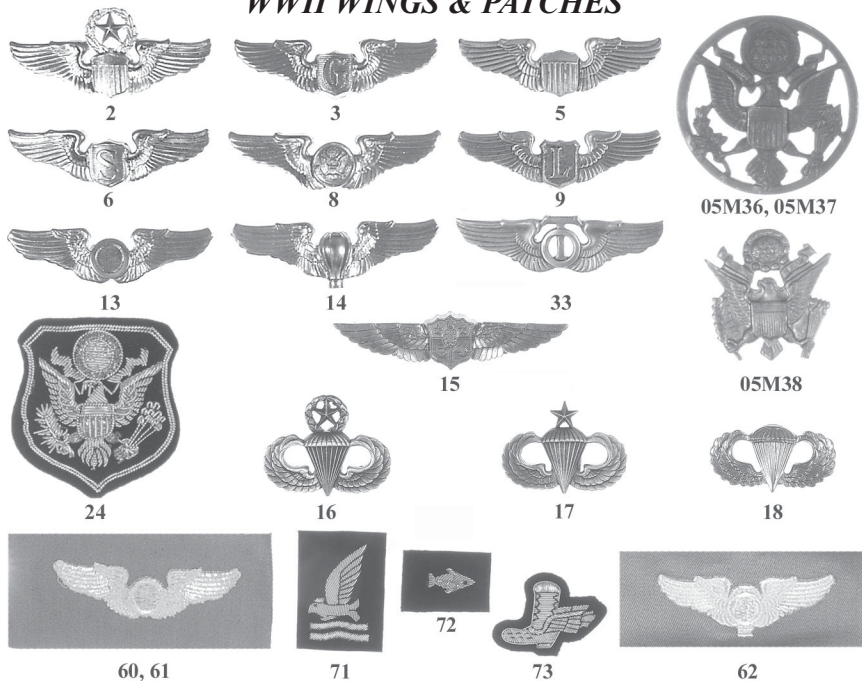

WWII WINGS & PATCHES

The above group of WWII U.S. WINGS are full size exact reproductions. They are struck, in the original WW11 dies, of heavy copper (gilding metal). All are finished in heavy nickel plate, except where noted.

Complete with clutchback fasteners, these wings are perfect in every detail.

W102	COMMAND PILOT, 1940	7.50
W103	GLIDER PILOT, 1942, Letter G in Shield	7.50
W105	PILOT, 1941, Silver Oxide Finish	7.50
W106	SERVICE PILOT, 1942, Letter S in Shield	7.50
W108	AIR CREW MEMBER, 1942	7.50
W109	LIAISON PILOT, 1942, Letter L in Shield, Silver Oxide Finish	7.50
W113	OBSERVER, 1941, Letter O	7.50
W114	BALLOON PILOT, 1941	7.50
W115	POST WW11 REPUBLIC OF THE PHILIPPINES AIRFORCE WINGS. 2 3/4" overall length. Original die struck, nickel finish. Clutchback fasteners	12.00
W116	MASTER PARACHUTIST. Parachutist surmounted with star and wreath	7.50
W117	SENIOR PARACHUTIST. Parachutist surmounted with star	7.50
W118	PARACHUTIST. Parachute only	7.50
W124	U.S.A.F. HONOR GUARD DRESS CAP EMBLEM. 2" x 2 1/4" Hand Embroidered Silver Bullion Thread. Screw Post & Anti-turn Device For Attaching To Visor Cap. Late Issue, Mint	9.00
W133	TECHNICAL OBSERVER, Letters T O Silver Oxide Finish, ...	7.50
W160	WW11 OBSERVER WINGS. White silk on tan cotton background. Original Issue	7.00
W161	WWII OBSERVER WINGS. White silk on dark brown elastique background. Original Issue	7.00
W162	WWII BALLOON OBSERVER WING. White silk on tan cotton background. Original Issue	7.00
W171	WWII "GOLD FISH CLUB", Unofficial Gold Bullion Patch Given To Flyers Who Ditched Or Parachuted Into Open Waters And Were Then Rescued. More Than 500 Airmen Earned This Award During The War. (Reproduction)	10.00
W172	WWII "GOLD FISH", Added To Above "Gold Fish Club" Badge To Form A Cluster To Indicate That The Airmen Had Twice Survived An Open Water Ditching. (Reproduction)	8.00
W173	WWII "WINGED BOOT", Issued To Airmen Who Made The Dangerous Trek Back To Friendly Lines After Their Aircraft Were Shot Down Or Ditched, (Reproduction)	10.00
05M36	WWII CAP EAGLE, Silver Oxide Finish, with screw post, without nut	5.00
05M37	WWII CAP EAGLE No Finish/No Fastener	2.50
05M38	WWII U.S. ARMY CAP DEVICE. Without Fastener	1.00