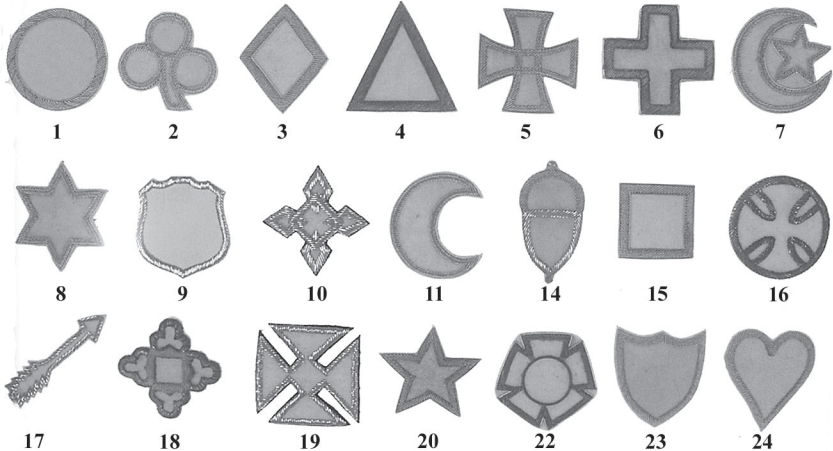

CIVIL WAR EMBROIDERED CORPS BADGES

VELVET BACKGROUND, WITH GOLD BULLION BORDERS. BACKGROUND COLORS : RED = 1st DIV., WHITE = 2nd DIV., BLUE = 3rd DIV. SPECIFY EMC & CORPS NUMBER AND DIVISION COLOR. APPROXIMATE SIZE 2 INCHES. REPRODUCTION

TO ORDER, INDICATE EMC & CORPS NUMBER & DIVISION COLOR
EXAMPLE: EMC-5R DESIGNATES 5th CORPS 1st DIVISION

EMC-1B	EMC-5B	EMC-9B	EMC-15B	EMC-19W
EMC-1R	EMC-5R	EMC-9R	EMC-15R	EMC-20B
EMC-1W	EMC-5W	EMC-9W	EMC-15W	EMC-20R
EMC-2B	EMC-6B	EMC-10B	EMC-16W	EMC-20W
EMC-2R	EMC-6R	EMC-10R	EMC-17B	EMC-22W
EMC-2W	EMC-6W	EMC-10W	EMC-17R	EMC-23B
EMC-3B	EMC-7B	EMC-11B	EMC-17W	EMC-23R
EMC-3R	EMC-7R	EMC-11R	EMC-18B	EMC-23W
EMC-3W	EMC-7W	EMC-11W	EMC-18R	EMC-24B
EMC-4B	EMC-8B	EMC-14B	EMC-18W	EMC-24R
EMC-4R	EMC-8R	EMC-14R	EMC-19B	EMC-24W
EMC-4W	EMC-8W	EMC-14W	EMC-19R	

Price Each 8.00

CIVIL WAR TROUSER STRIPES

200, 201, 202, 203

204, 205, 206, 207

208

The Following Are Reproduction Civil War Period Trousers Stripes. Please Specify Length When Ordering.

EB200	YELLOW, 1 ½" WIDE FOR SERGEANT / NCO, Per Yard	4.00
EB201	DARK BLUE, 1 ½" WIDE FOR SERGEANT / NCO, Per Yard	4.00
EB202	LIGHT BLUE, 1 ½" WIDE FOR SERGEANT / NCO, Per Yard	4.00
EB203	RED, 1 ½" WIDE FOR SERGEANT / NCO, Per Yard	4.00
EB204	YELLOW, ½" WIDE FOR CORPORAL, Per Yard	3.50
EB205	DARK BLUE, ½" WIDE FOR CORPORAL, Per Yard	3.50
EB206	LIGHT BLUE, ½" WIDE FOR CORPORAL, Per Yard	3.50
EB207	RED, ½" WIDE FOR CORPORAL, Per Yard	3.50
EB208	1 ¼" WOVEN COTTON WEB STRAP FOR CANTEENS, For Use With Our #HS52 Chambers Buckle. 84" long for Canteen	6.75